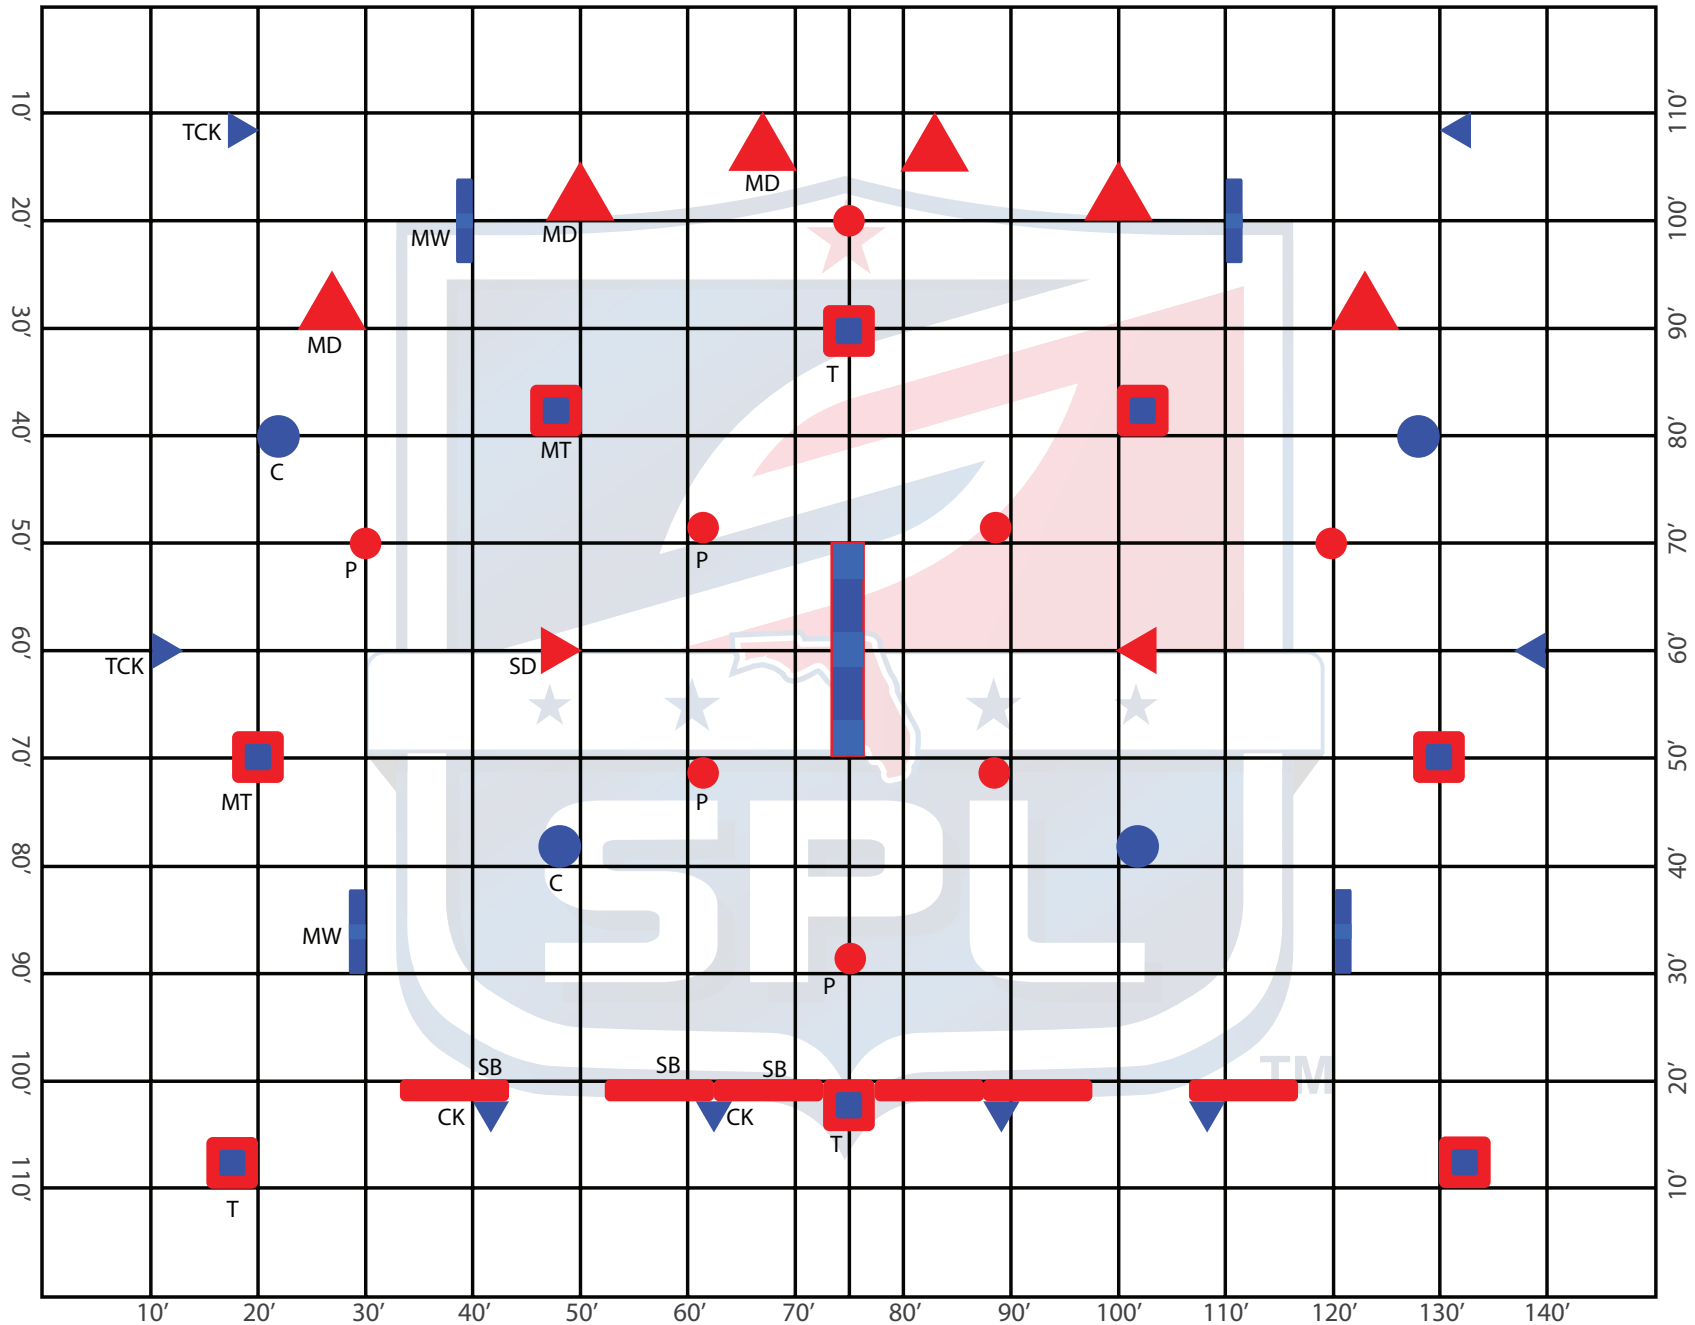

2017 SPL First Strike Sunshine State Open

April 8-9, 2017

Central Florida Paintball, Lakeland, FL

SB = SNAKE BEAM
 MW = MINI WIN
 T = TEMPLE
 MT = MAYA TEMPLE
 C = CAN
 TCK = TALL CAKE
 CK = CAKE
 MD = MEDIUM DORITO
 SD = SMALL DORITO
 P = PILAR