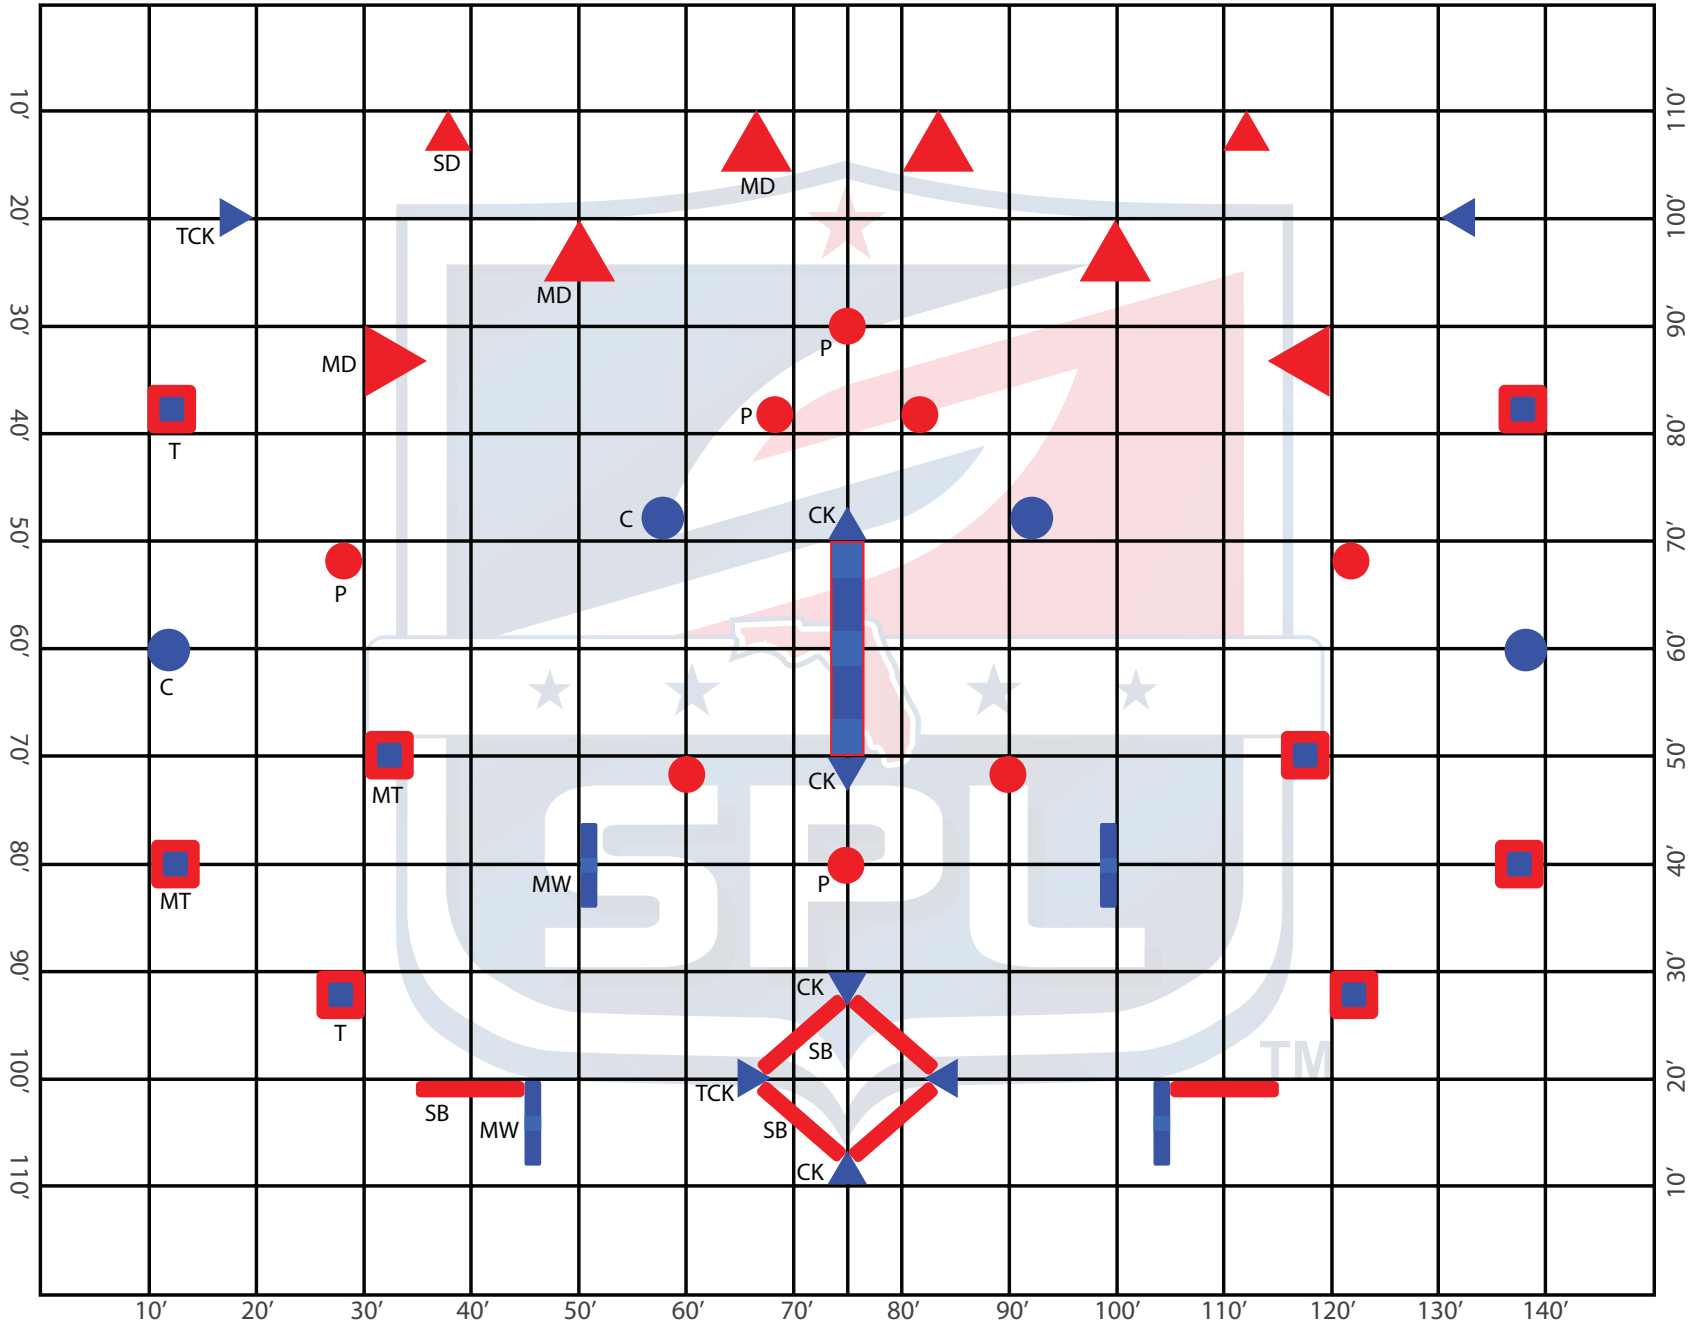

2017 SPL Social Cup
September 23-24, 2017
Central Florida Paintball, Lakeland, FL

- MD = MEDIUM DORITO
- SD = SMALL DORITO
- P = PILAR
- C = CAN
- TCK = TALL CAKE
- CK = CAKE
- T = TEMPLE
- MT = MAYA TEMPLE
- SB = SNAKE BEAM
- MW = MINI WIN