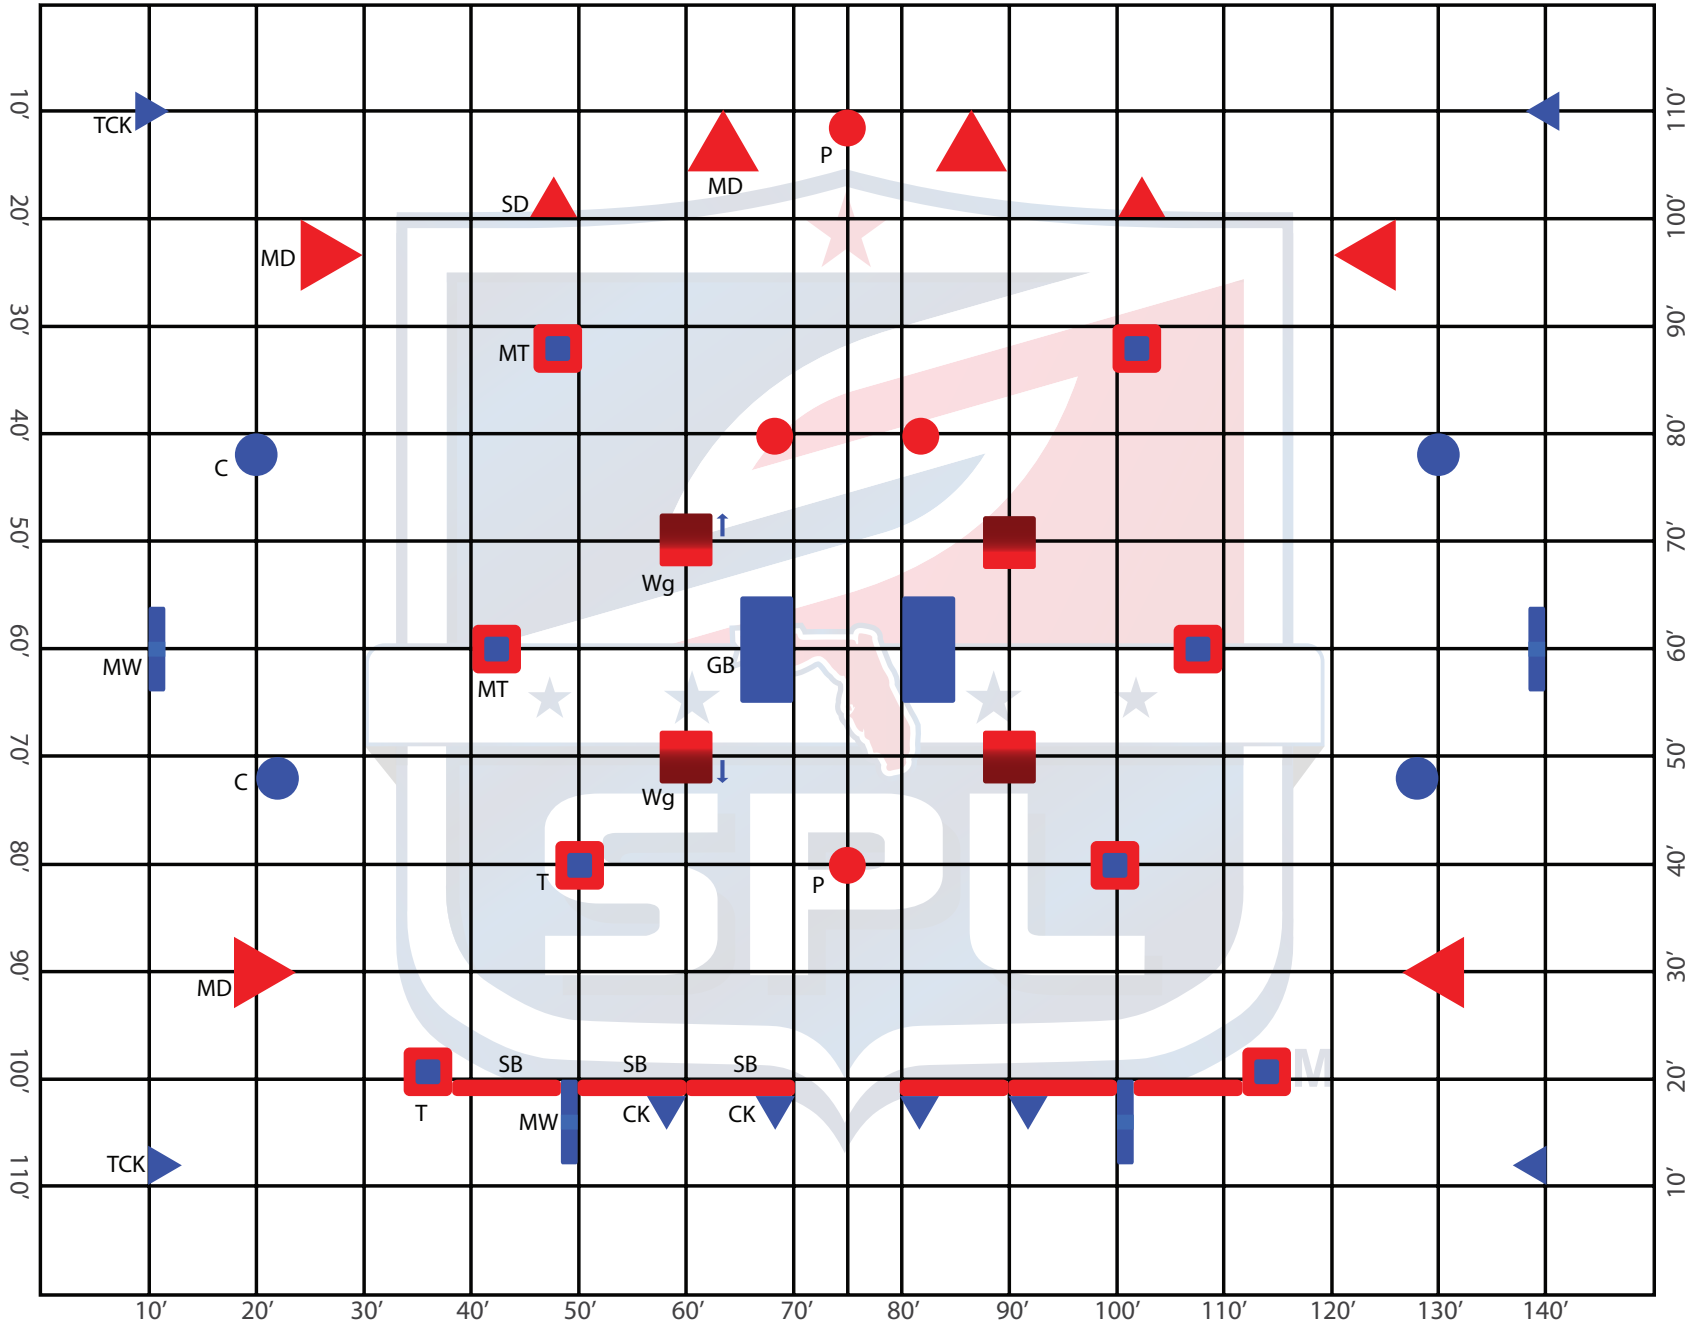

2018 SPL AirUps Florida Cup
February 24-25, 2018
Central Florida Paintball, Lakeland, FL

- SB = SNAKE BEAM
- MW = MINI WIN
- GB = GIANT BRICK
- T = TEMPLE (Short)
- MT = MAYA TEMPLE
- Wg = WING
- C = CAN
- TCK = TALL CAKE
- CK = CAKE
- MD = MEDIUM DORITO
- SD = SMALL DORITO
- P = PILAR (Lane Blocker)