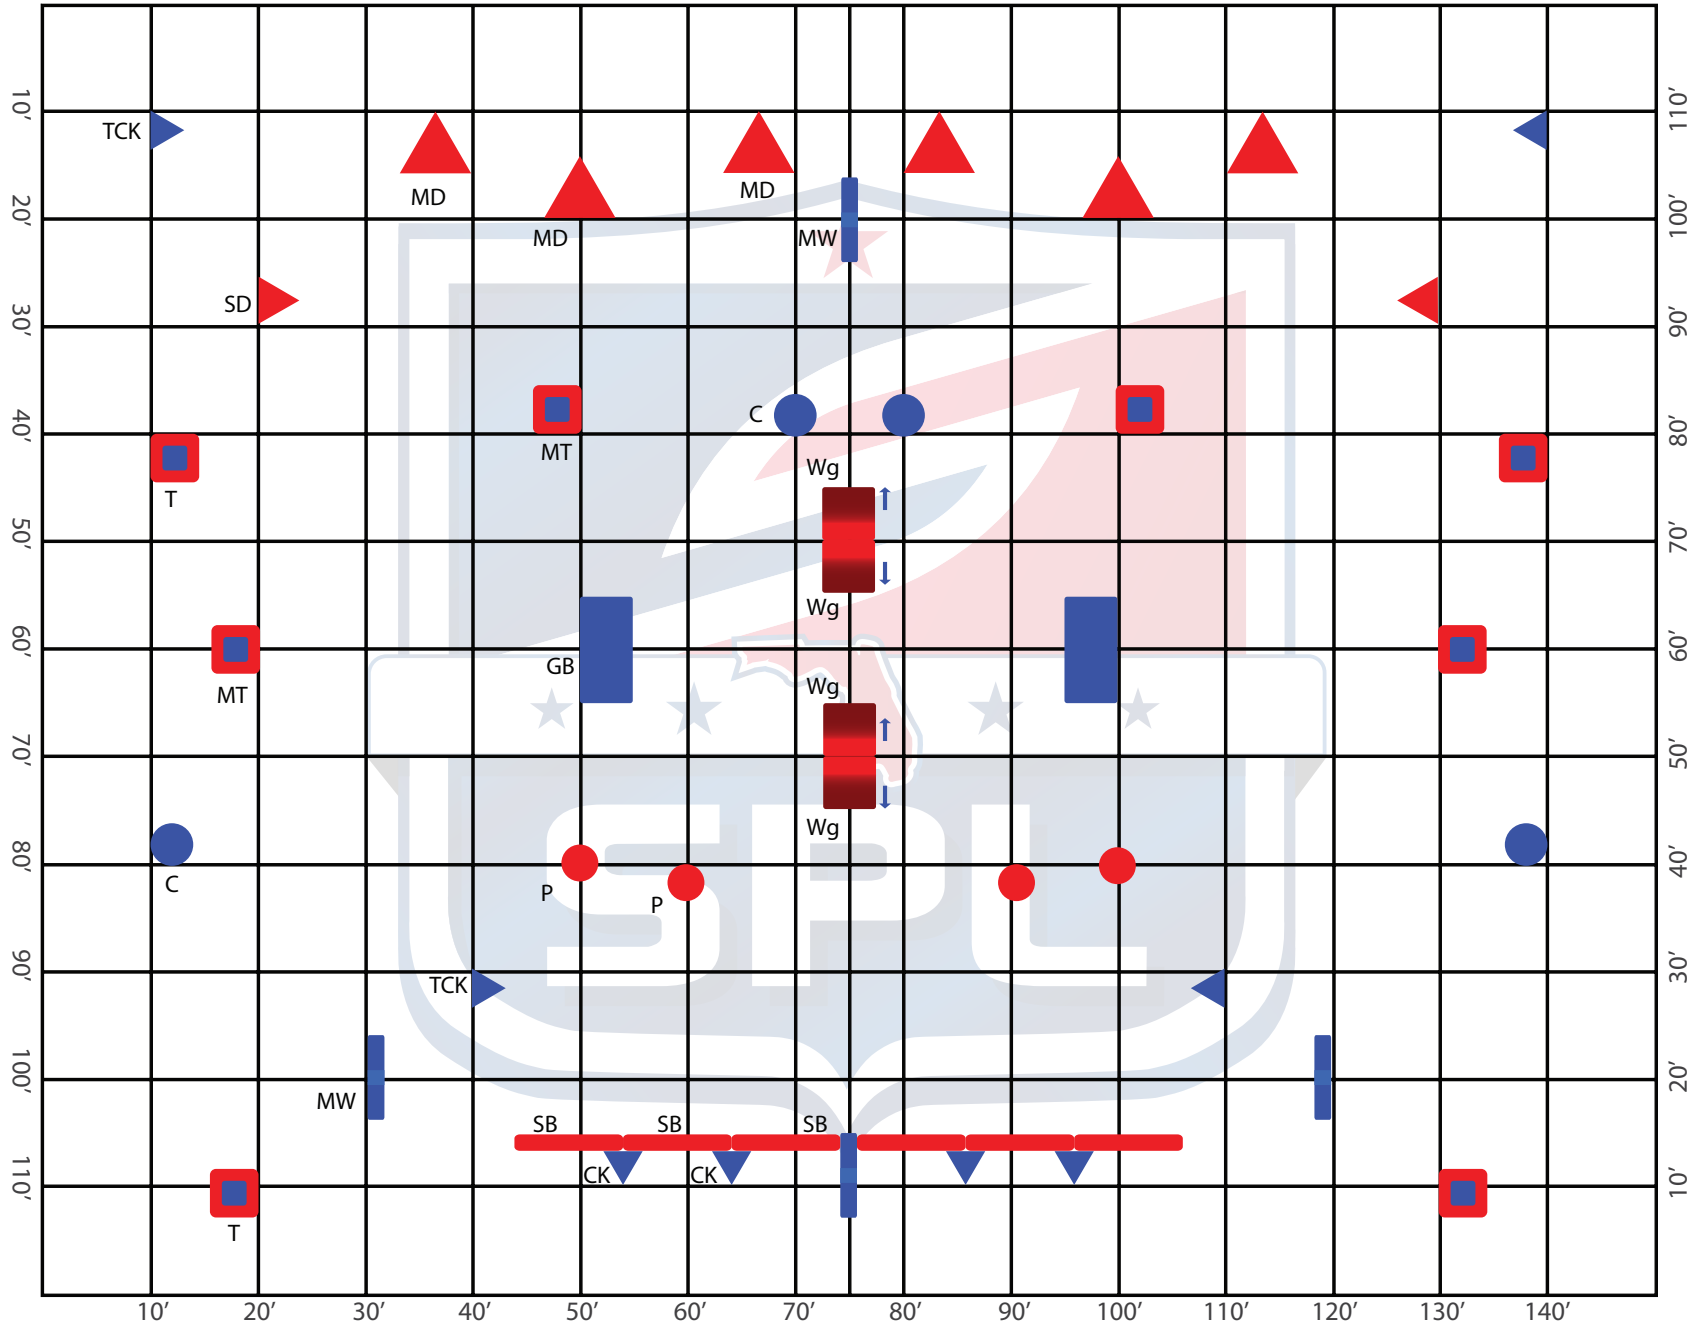

2018 SPL KM Sunshine State Open

April 7-8, 2018

Central Florida Paintball, Lakeland, FL

- SB = SNAKE BEAM
- MW = MINI WIN
- GB = GIANT BRICK
- T = TEMPLE (Short)
- MT = MAYA TEMPLE
- Wg = WING
- C = CAN
- TCK = TALL CAKE
- CK = CAKE
- MD = MEDIUM DORITO
- SD = SMALL DORITO
- P = PILAR (Lane Blocker)